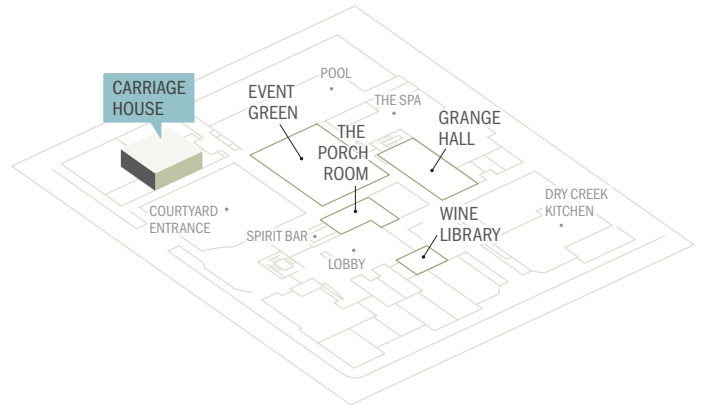

CARRIAGE HOUSE SPECIFICATIONS

VENUE SIZE

Dimensions (ft)	33' x 25'5"
Sq ft	842'
Ceiling Height (ft)	14'
Capacity	50

CONFIGURATION CAPACITY

Classroom	50
Theater	48
U-Shape	25
Rounds	50
Conference	30

MEETING FEATURES

- Natural light
- Multi function/flexible seating
- Complimentary gourmet breakfast
- High speed WiFi
- Full audio visual capabilities
- 24 hour business center
- Smart TVs and Bose Bluetooth entertainment systems
- Fitness center, lap pool and spa
- Spa discount
- Complimentary Public Bikes rental
- Daily newspapers
- Valet parking
- Turndown service